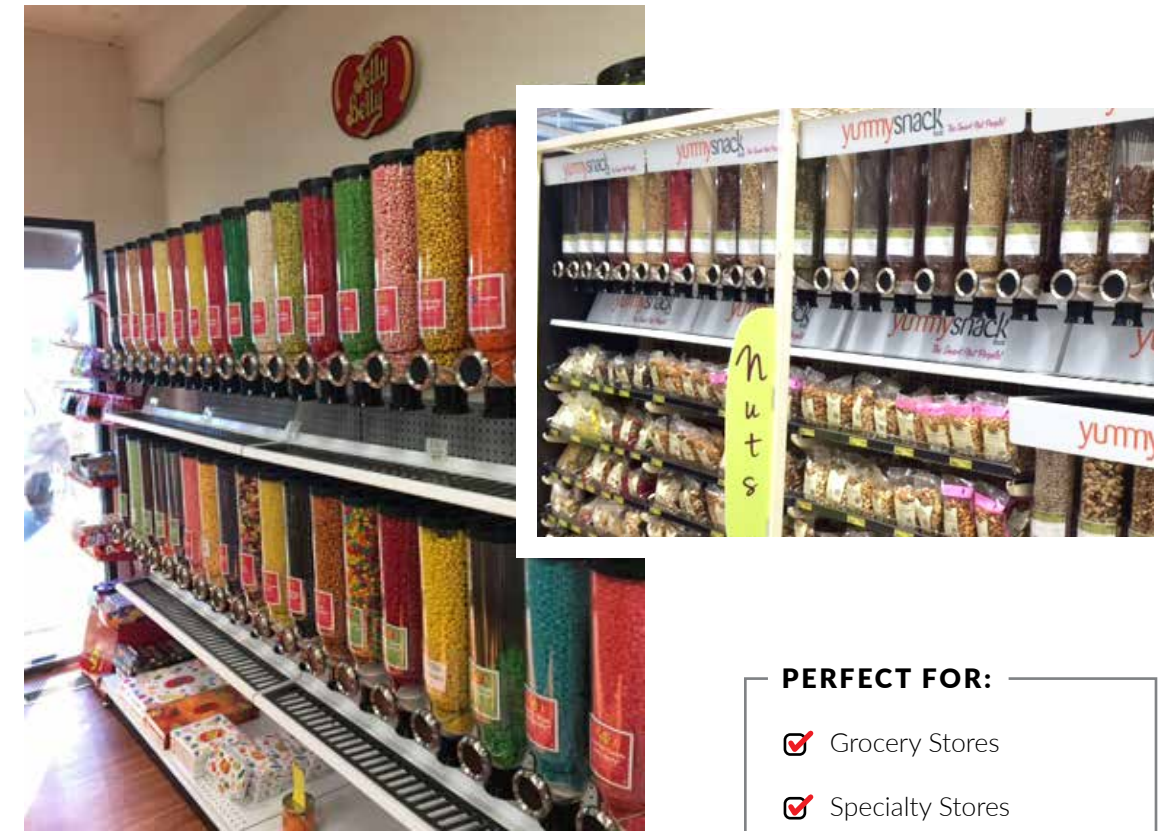

THE BULKSHOP SHELF SYSTEM

Our BULKshop Shelf System connects to your existing Madix and Lozier gondola shelving systems.

Featuring Rosseto's patented portion-control dispensers, innovative catch trays and customizable branding options, the BULKshop Shelf System was thoughtfully designed to help reduce food waste and labor and, ultimately, increase sales.

MAKE IT EASY

Our EZ Install Kits make installation fast and efficient! We've put everything together for you - dispensers, catch trays and beautiful sign kits. No long lead times, no waiting. Order your EZ Install Kit today and have your new bulk foods section next week!

PERFECT FOR:

- ☒ Grocery Stores
- ☒ Specialty Stores
- ☒ Bulk Food Manufacturers