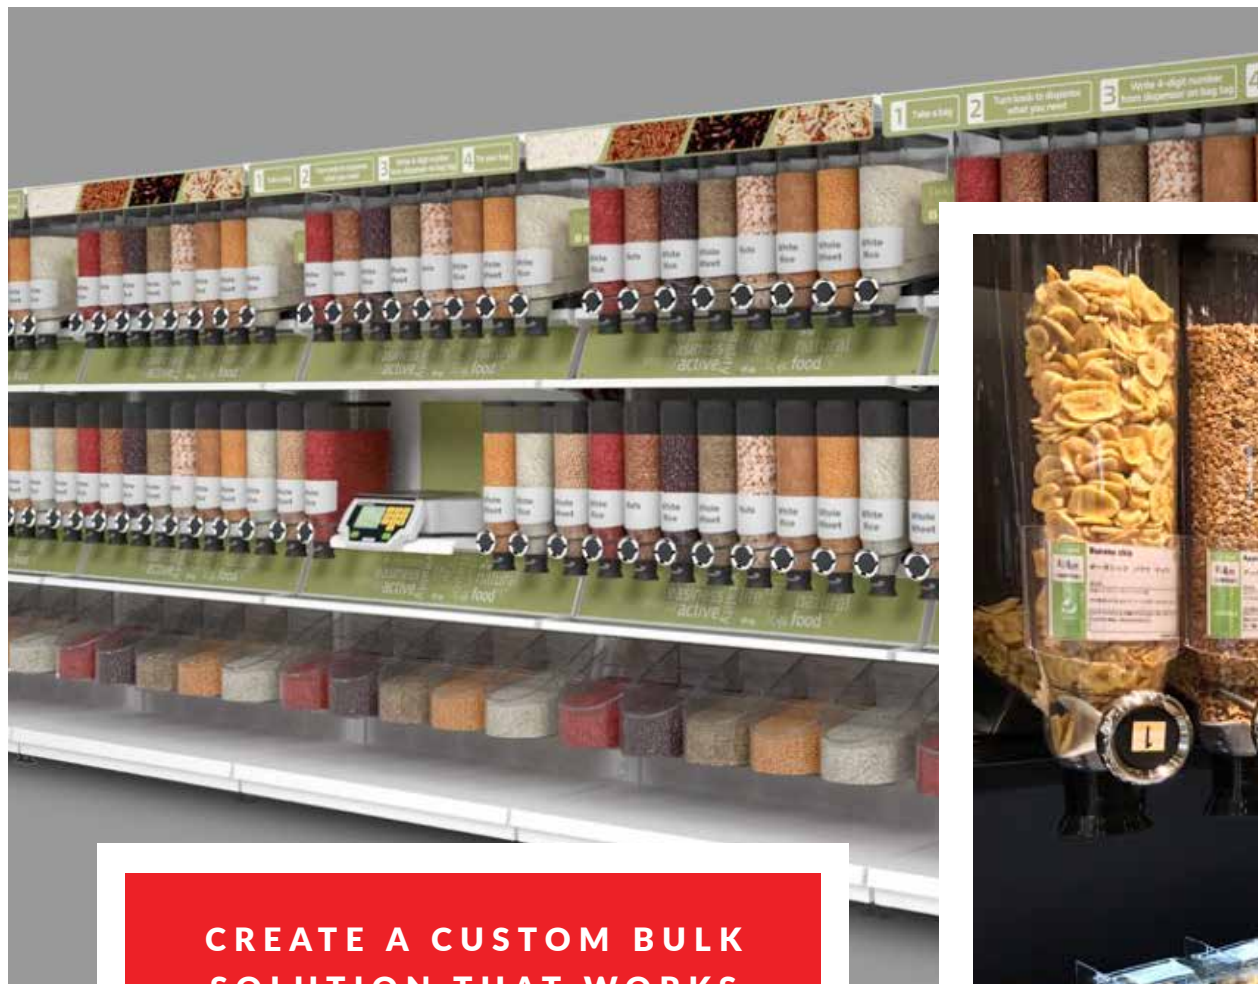

SEE OUR GONDOLAS IN ACTION

Our customers are already making the BULKstore Gondola System their own. With all the versatility and opportunities to customize, you too can find a solution that is best for you and your business.

Rosseto has been an industry leader for 10 years