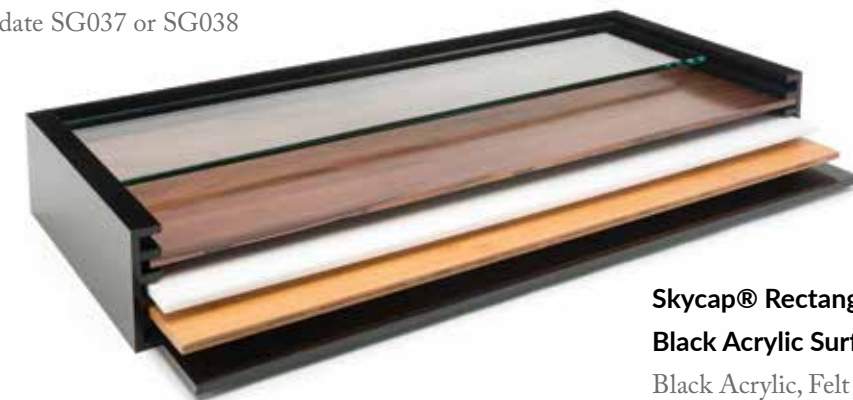

Skycap® Rectangle Black Acrylic Surface Case

Black Acrylic, Felt Lining
34.5 x 14 x 4.75 in
87.63 x 35.56 x 12.07 cm

Item # SMM003

SKYCAP® CART

"In hospitality, everything has to move, and move quickly. You are setting up parties all day, one after the other, with different levels of staff often having to assemble and transport these items across an entire hotel. So, you need products that not only can withstand that type of heavy use, but will maintain their visual appeal." Tamir Levy.

When you buy a Rosseto® product, we know that you want to use it for years to come. You want it to stay looking just as good as the day you bought it, 6 months and 20 events later. Don't worry we have a solution for that too. Loaded with custom shelving and velvet-lined surface cases, the Sky Cart makes transporting, storing and maintain your Rosseto® products incredibly simple.

Please note: all Sky Carts need to be ordered with surface cases.