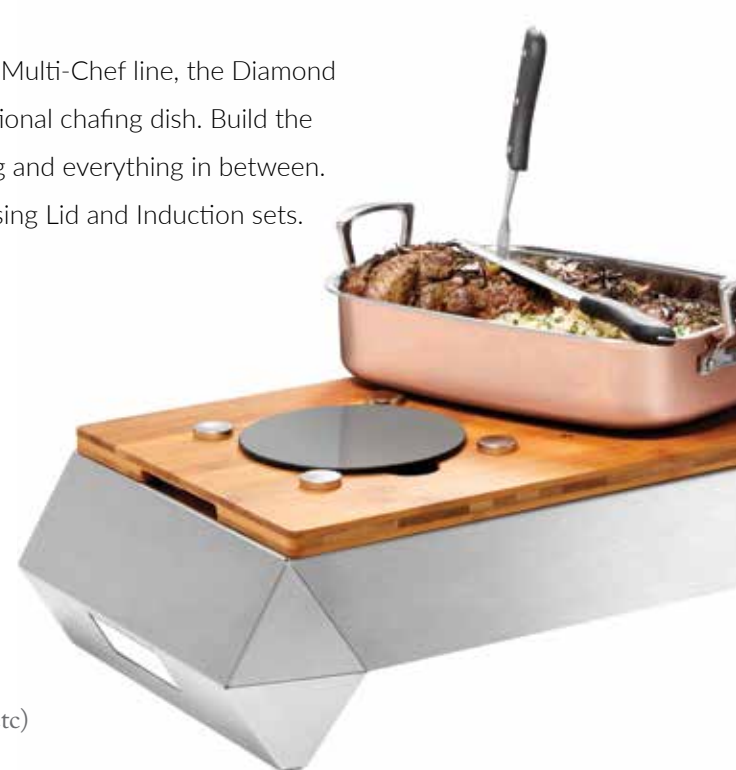

DEFINING LUXURY

Featuring the new Diamond Collection for Multi-Chef™

You have never met a chafing system like this in your life! Get ready to shine with the new Diamond Collection for Multi-Chef. Clean lines and modern form come together to create luxurious pieces that will instantly give your buffet an elite feel.

Designed to fit every accessory available in the Rosseto Multi-Chef line, the Diamond Collection is a sleek and elegant alternative to the traditional chafing dish. Build the ultimate buffet system with options for warming, cooling and everything in between. Also, works with the Rosseto Chafing Pod with Soft Closing Lid and Induction sets.

Diamond Multi-Chef™ Kit Features:

- US stainless steel
- Includes stainless track grill kit
- Includes burner and fuel cell holder
- Sleek and modern
- Fits all standard size food pans/hotel pans
- Black matte and stainless steel options available
- Available in both 7" and 10" sizes
- Fits all Multi-Chef accessories (induction, carving boards, etc)

Base Features:

- Use for serving large pots and food pans
- Adjust the heat with 1, 2, or 3 burners
- Reversing the burner tray from HIGH to LOW to control heat.
- When 3 burners are on HIGH it is extremely HOT (hot enough to fry an egg)
- Easy and practical use for chefs
- Heavy duty construction – built to last
- Easy to clean and maintain