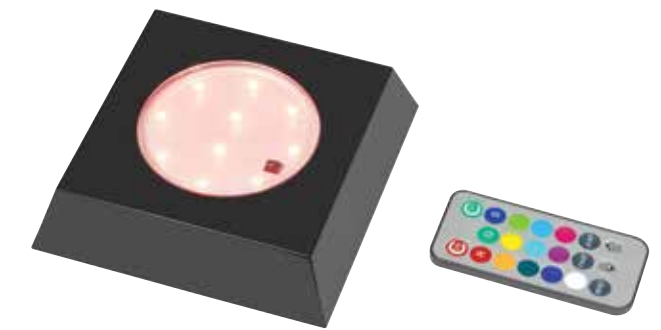

Radiance
Square black box LED light
Includes 1 Remote & USB Cable
Not waterproof
Item # LED101

Set the tone for your event with the Radiance LED lighting system. LED lights set in a durable medium black box will illuminate any size display. Choose from up to 13 colors and 3 mode settings from solid to multi-colored options. Rechargeable lithium battery.