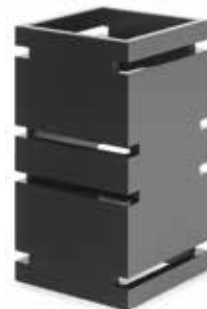

Black Gloss Bamboo
Item # SW102