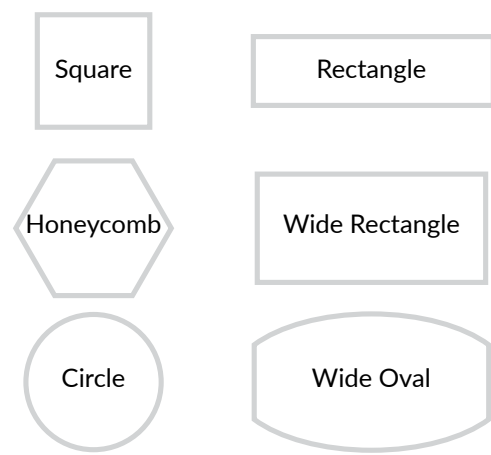

Clear Acrylic

Our top grade acrylic is crystal clear and is as close to glass as you can get, without being glass.

**SURFACES AVAILABLE
IN A WIDE VARIETY OF
SHAPES AND SIZES.**