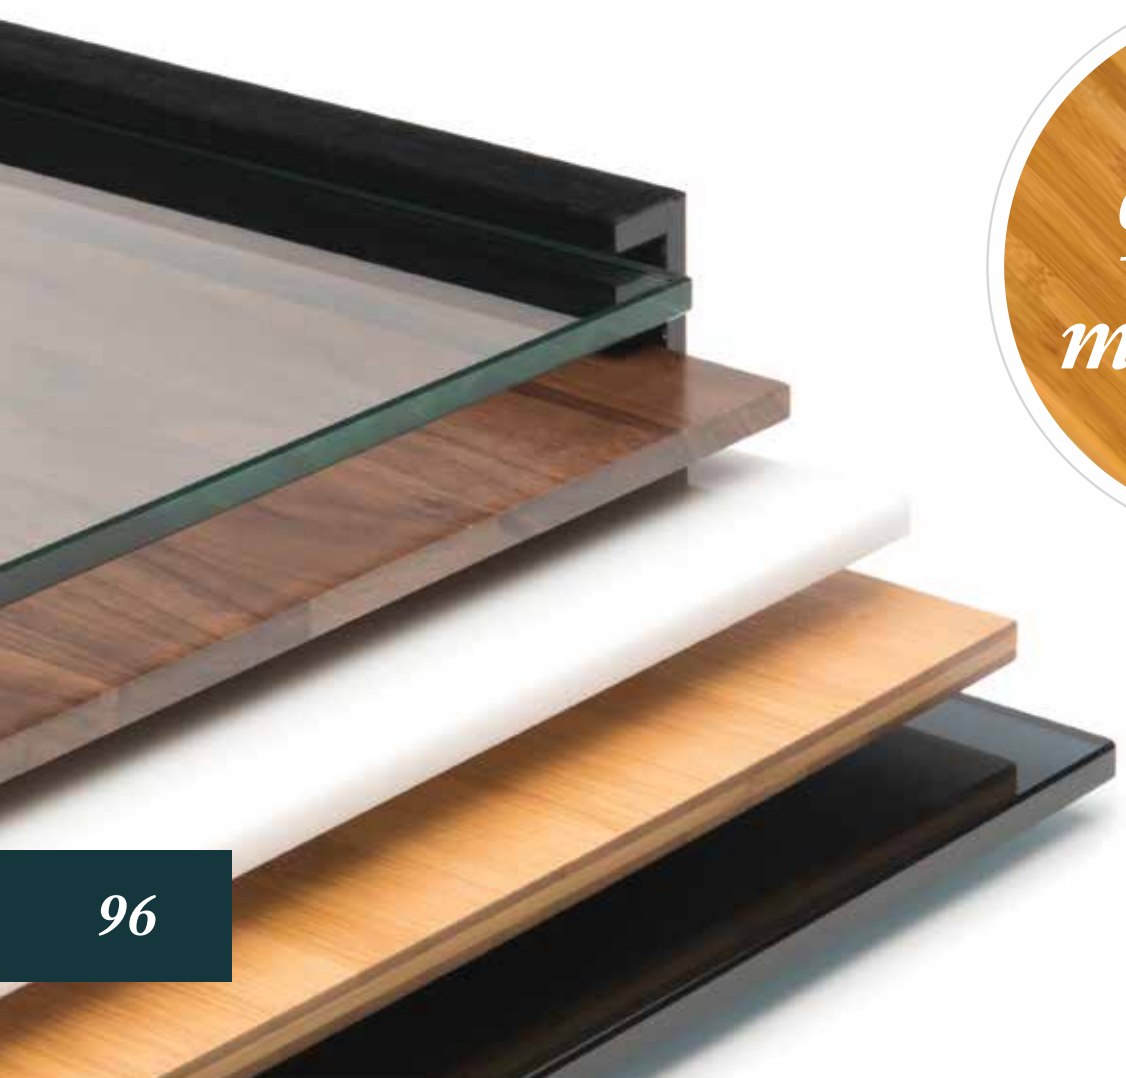

MATERIALS MATTER

Quality is the primary goal in the construction of all Rosseto® products. To meet such high standards, only the best materials are used.

Rosseto's unique surfaces are available in glass, natural woods, and durable acrylic and are designed to match perfectly with Rosseto® product lines. For ideal bakery cases, riser systems, buffet warming and cooling stations, and beverage dispensers. Available in many desirable colors and high-end materials, these modular pieces enhance your guest experience while also making your buffet system more versatile and modular with each use.