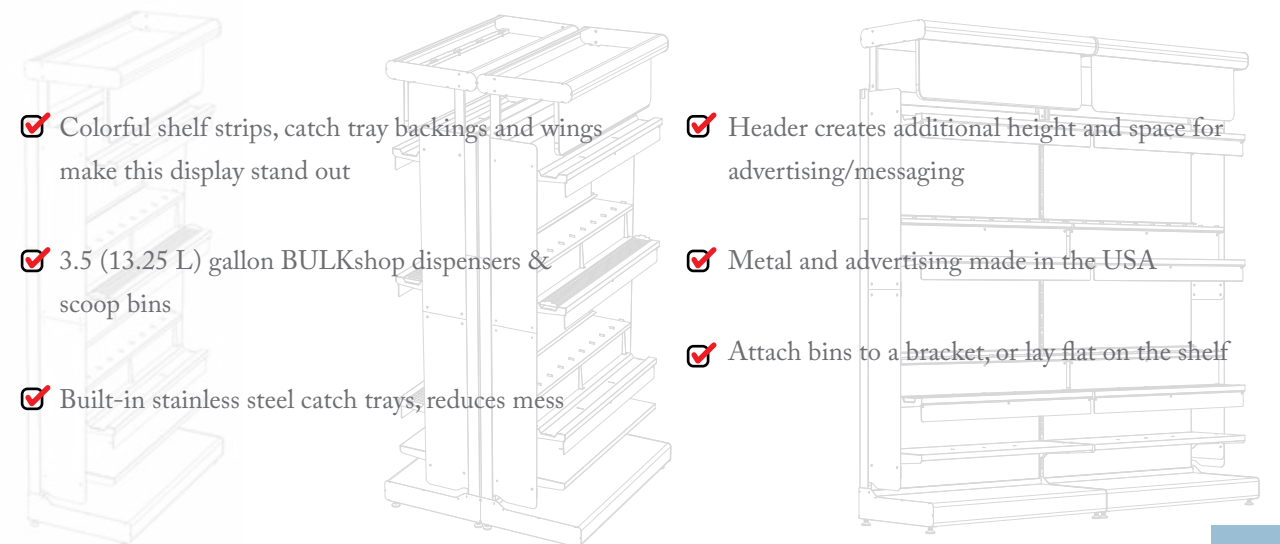

- ✔ Colorful shelf strips, catch tray backings and wings make this display stand out
- ✔ 3.5 (13.25 L) gallon BULKshop dispensers & scoop bins
- ✔ Built-in stainless steel catch trays, reduces mess
- ✔ Header creates additional height and space for advertising/messaging
- ✔ Metal and advertising made in the USA
- ✔ Attach bins to a bracket, or lay flat on the shelf