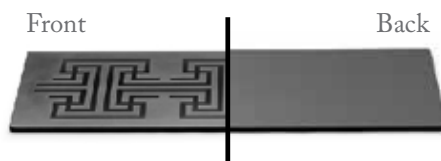

**Rectangle Melamine
Surface**

27.5 x 9.5 x 0.38 in
69.85 x 24.13 x 0.97 cm

Black Melamine
Item # SG037

White Melamine
Item # SG038

**Square Black Patterned
Melamine Surface**

13.75 x 13.75 x 0.39 in

Item # SG040