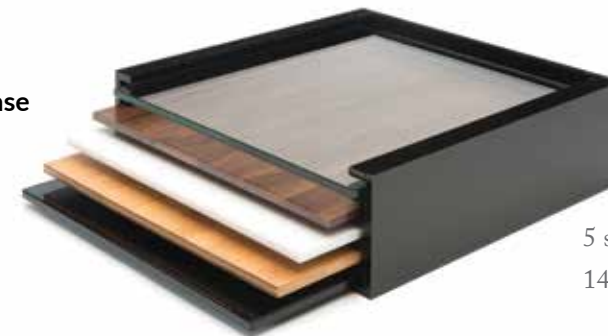

Skycap® Square Black Acrylic Surface Case

Black Acrylic, Felt Lining
14.75 x 14 x 4.88 in
37.47 x 35.56 x 12.4 cm

Item # SMM004

5 shelves accommodate up to five 14 in (35.6 cm) square surfaces.

5 shelves accommodate up to five 33.5 in (85.1 cm) rectangle surfaces.

*Will not accommodate SG037 or SG038