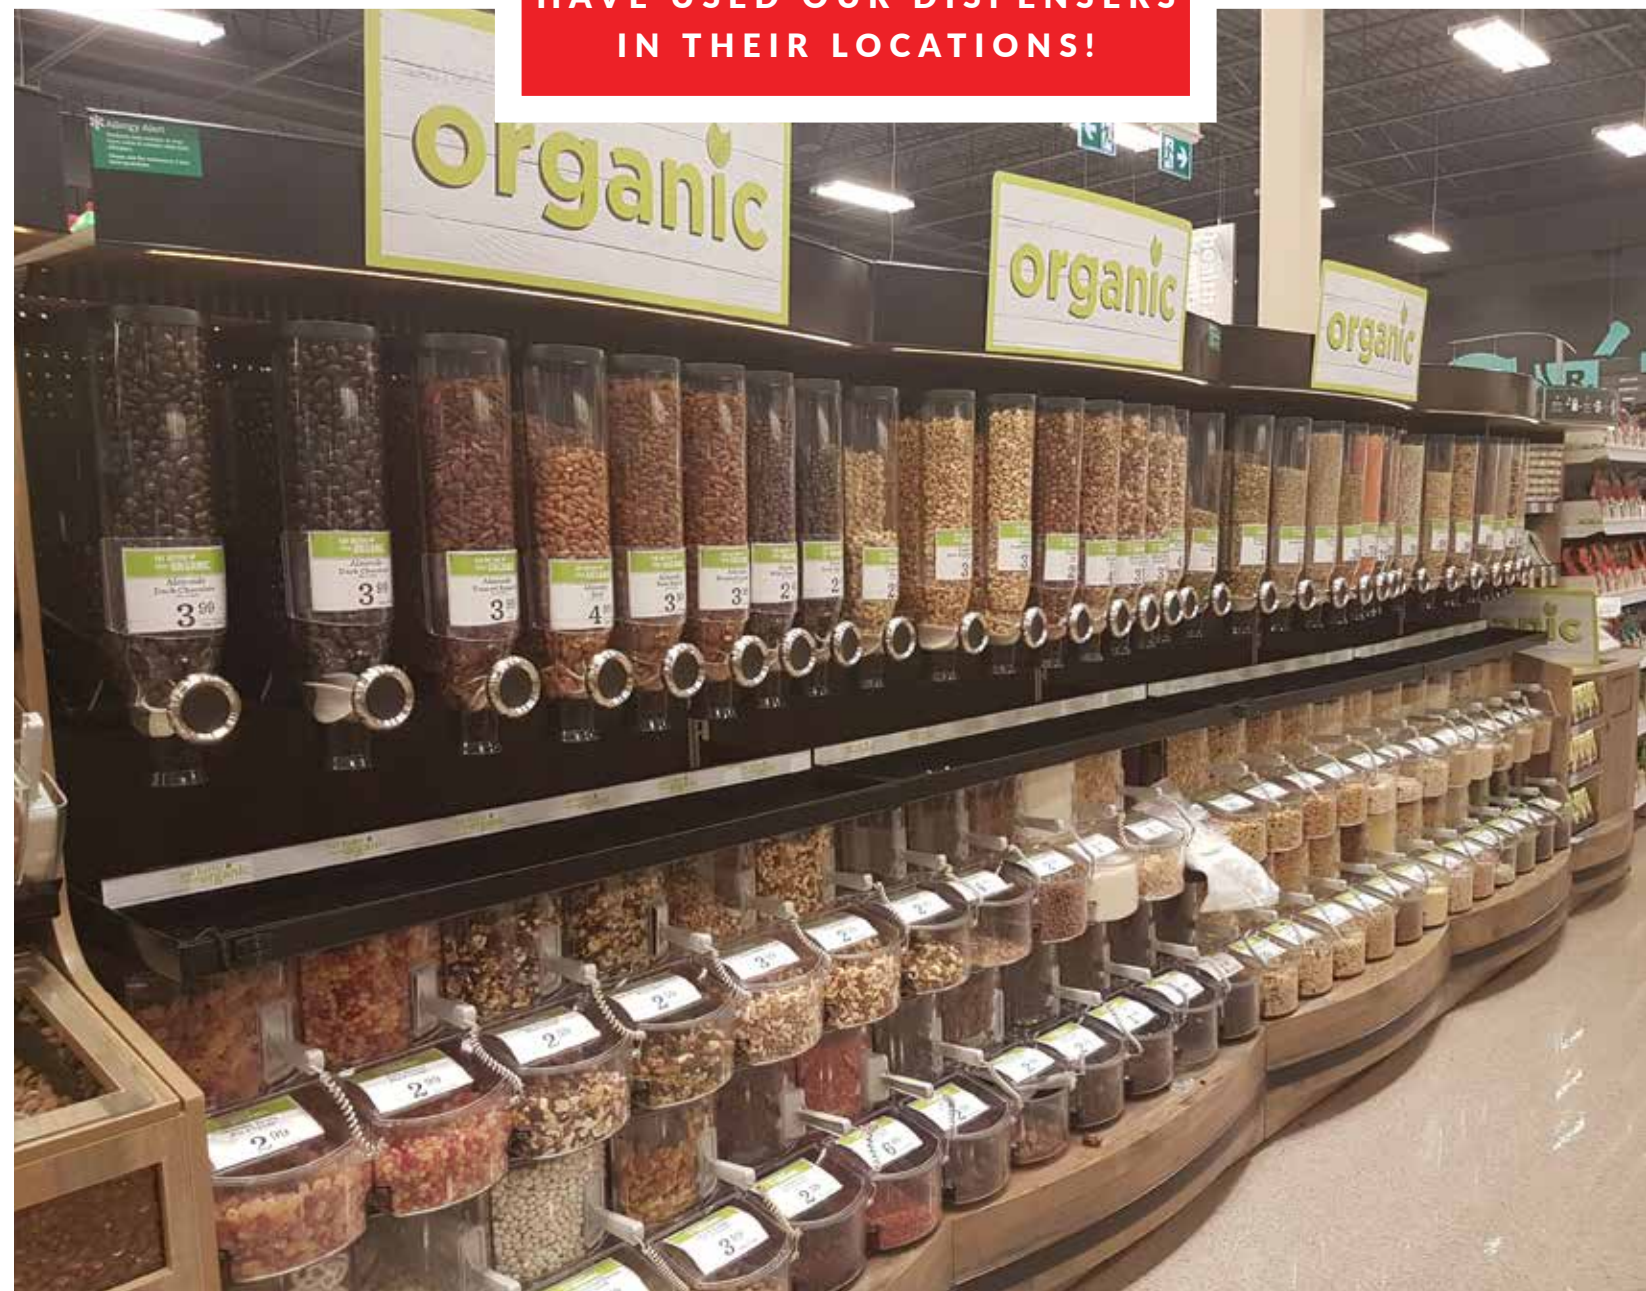

SEE HOW OUR CUSTOMERS HAVE USED OUR DISPENSERS IN THEIR LOCATIONS!